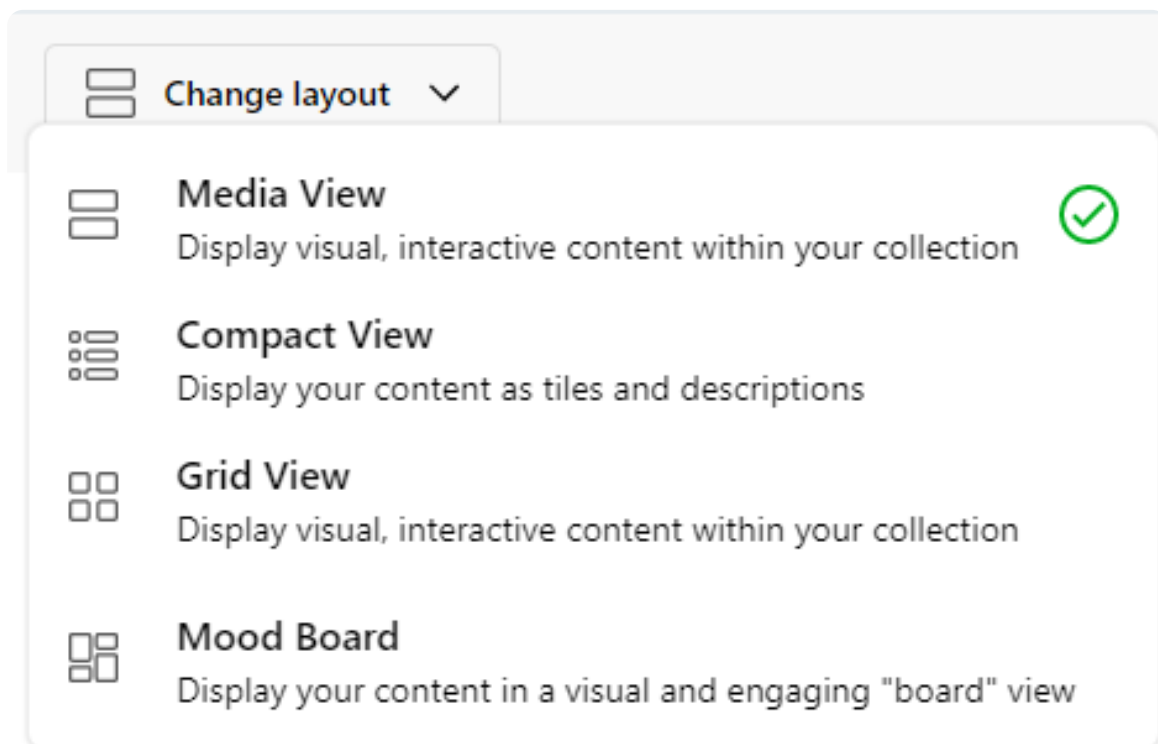

You can change the visibility of your Wakelet