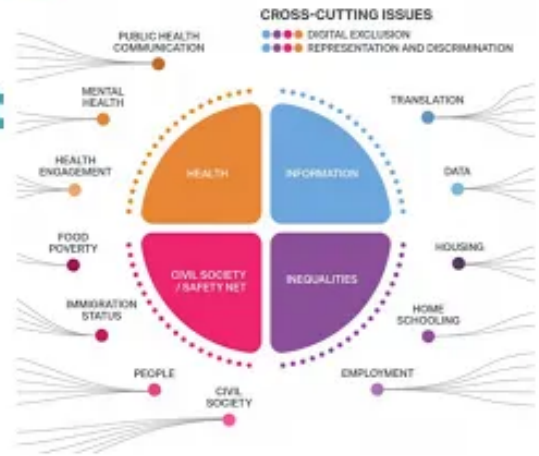

11:46 AM · May 21, 2021

1 Reply Copy link to Tweet

[Tweet your reply](#)

Add You Tube videos or playlists

Data Talks

Disproportionate impact of Covid-19: Map of Community Views

Watch on YouTube

Disproportionate impact of Covid-19: Map of Community Views Data Talks

YouTube

Hear from the GLA Community Engagement team.

You can add images too - upload from your device or add in a link. Here's an image of a map of VCS organisations in Kingston.

And you can upload a pdf - and upload an image to go alongside it.